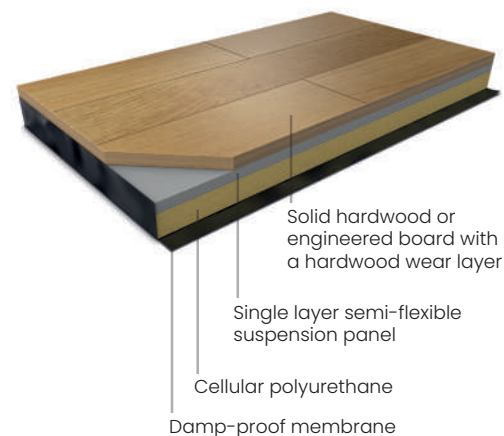

Specification Guide

Permanent or Portable	Permanent
Minimum Floor Thickness	
Activity	46mm without a chosen vinyl top surface
Activity and Engineered Wood	52mm including 15mm engineered top surface
Activity and Solid Wood	57mm including 20mm solid wood top surface
Weight	14.10kg/m² (Without surface)
Testing Standard	BS EN 14904:2006
Shock Absorption	64%
Vertical Deformation	4.9mm
Area Deflection	7.2%
Rolling Load	>1500 N
Testing Standard	BS EN 1991-1-1:2002
Point Load	>3.60kN
Uniform Distributed Load	>10.00kN
Fire Rating	Bfls 1 to EN 13501
Impact Sound Reduction (Δ Lw)	23dB
Thermal Resistance - R Value	7.66 m²K/W
Thermal Insulation - U Value	0.131 W/m²K
Category of Use	A4
Recycled Content	50%
VOC Emissions	<0.10 mg/m³
Warranty	10 years
Installation	Installed by Harlequin
Underfloor Heating	Not suitable for use with underfloor heating

Not to scale