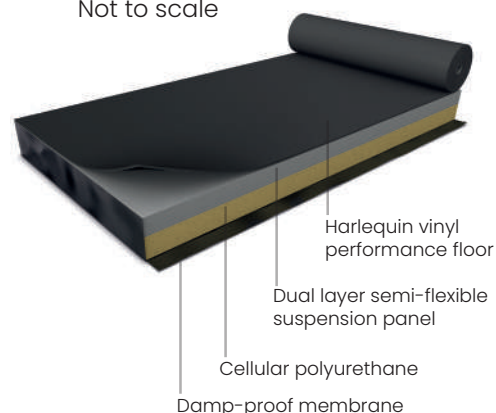

Specification Guide

Permanent or Portable	Permanent
Minimum Floor Thickness	
Activity	46mm without a chosen vinyl top surface
Activity and Engineered Wood	52mm including 15mm engineered top surface
Activity and Solid Wood	57mm including 20mm solid wood top surface
Weight	14.10kg/m² (Without surface)
Testing Standard	BS EN 14904:2006
Shock Absorption	64%
Vertical Deformation	4.9mm
Area Deflection	7.2%
Rolling Load	>1500 N
Testing Standard	BS EN 1991-1-1:2002
Point Load	>3.60kN
Uniform Distributed Load	>10.00kN
Fire Rating	Bfls 1 to EN 13501
Impact Sound Reduction (Δ Lw)	23dB
Thermal Resistance - R Value	7.66 m²K/W
Thermal Insulation - U Value	0.131 W/m²K
Category of Use	A4
Recycled Content	50%
VOC Emissions	<0.10 mg/m³
Warranty	10 years
Installation	Installed by Harlequin
Underfloor Heating	Not suitable for use with underfloor heating

Not to scale